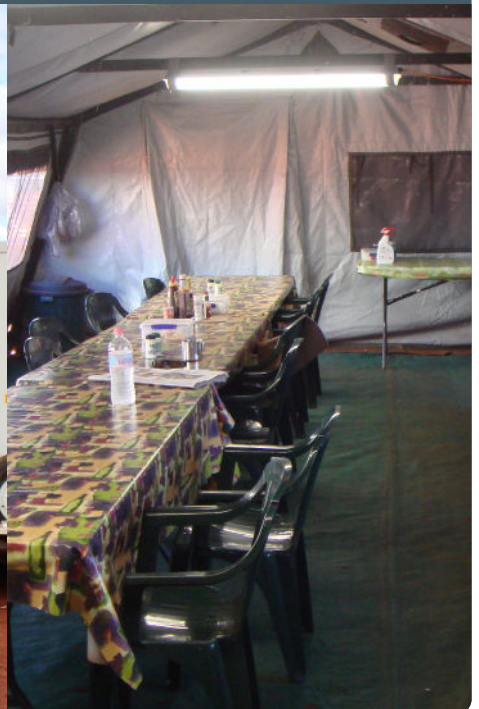

Taking Mobile Camps Further

MESS TENT APPROX. 9M X 5M

AVAILABLE FOR HIRE

FEATURES INCLUDE:

Strong safe and easy to set up the SPG Mess Tent can be fitted easily to the SPG Kitchen caravan given a comfortable affordable areas for the crew to dine and relax. Ideal for temporary camp situations, overflow office space and jobs requiring frequent moves. Easily packed up and fitted into a 4WD.

FULLY FITTED

- Ground Matt
- Tables
- Chairs
- Central Lighting
- 10 amp Distribution Boards
- Ask about other options in the fit out

+61 8 9458 6809

+61 8 9177 8054