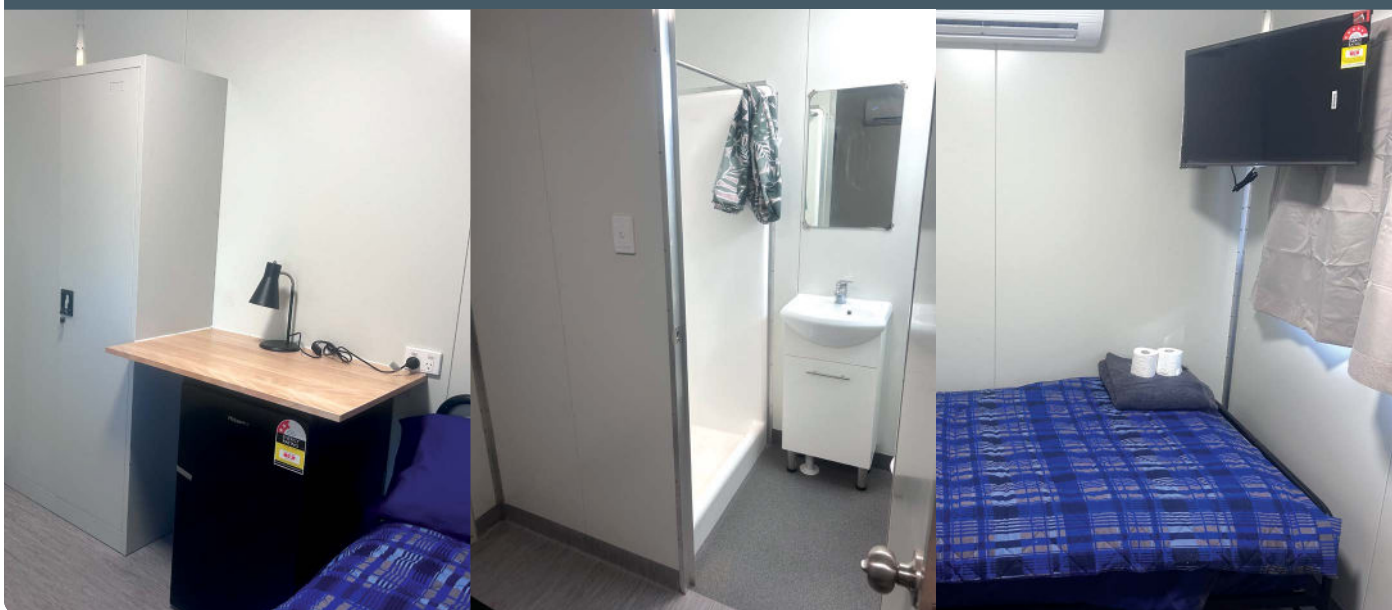

Taking Mobile Camps Further

DOUBLE ENSUITE UNITS

AVAILABLE FOR HIRE

FEATURES INCLUDE:

Luxury purpose-built Cyclone rated accommodation units, skid mounted for fast deployment to any area, simple loading and unloading with forklift no expensive cranes needed. Once we have these units onsite, we can have a 20-man camp operational in 5 days.

FULLY KITTED

- Large rooms
- Ensuite
- Reverse cycle aircon
- Satellite TV
- King single beds
- Very comfortable hypo allergenic bamboo mattresses
- Storage cupboards
- Bed side lamp
- Writing desk
- Cyclone rated